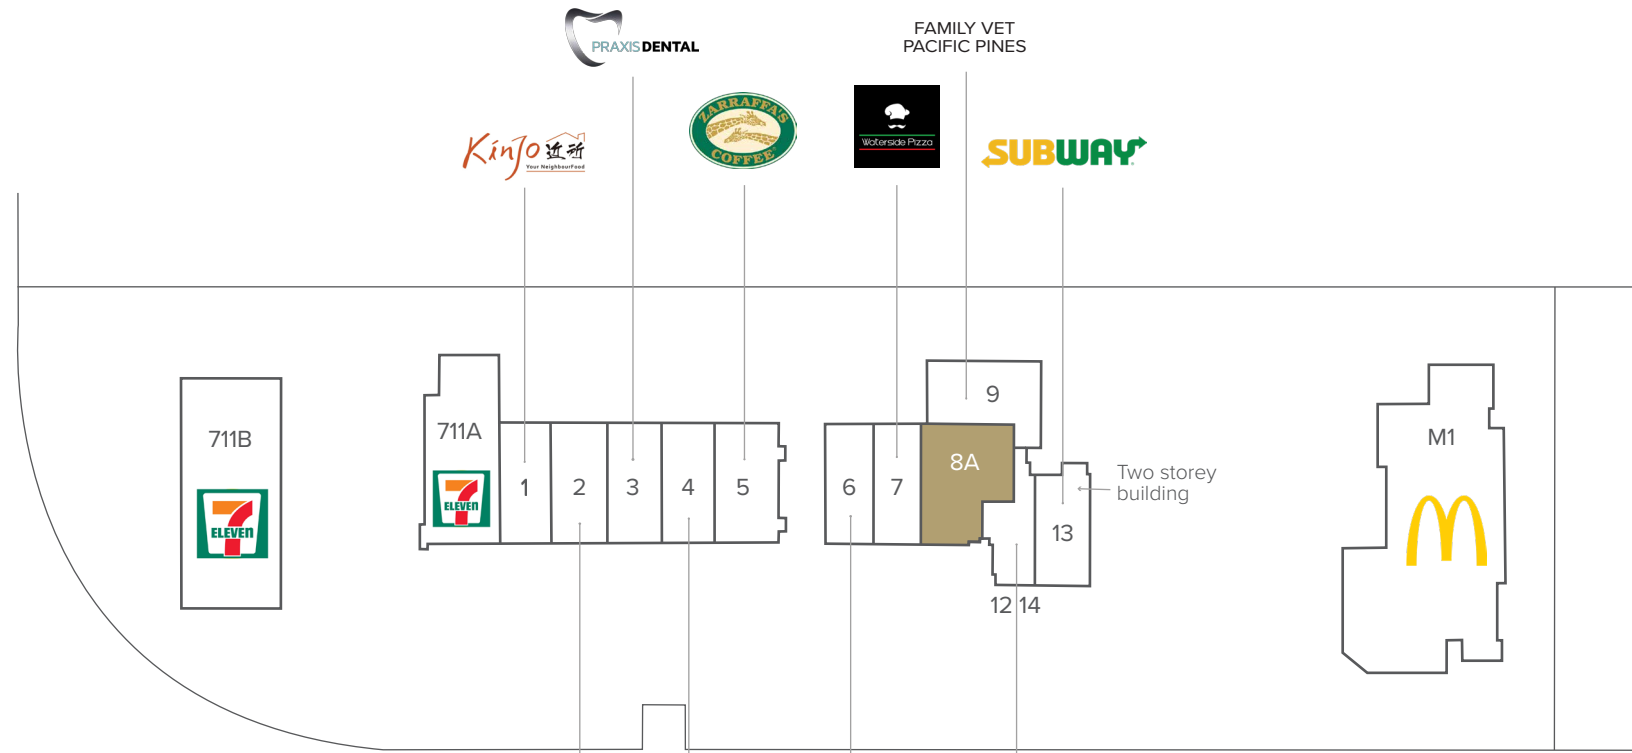

ARCHIPELAGO STREET

TOBACCO SHED

PITCAIRN WAY

| | |
|----------|---------------------------|
| 711A & B | 7 Eleven Fuel |
| 1 | Kinjo Japanese Restaurant |
| 2 | Tobacco Shed |
| 3 | Praxis Dental |
| 4 | Noodle Box |
| 5 | Zarraffas |
| 6 | Burger'd |
| 7 | Waterside Pizza |
| 8A | Available |
| 9 | Family Vet Pacific Pines |
| 12 14 | Ray White |
| 13 | Subway |
| M1 | McDonalds |

All buildings are single storey unless stated otherwise.